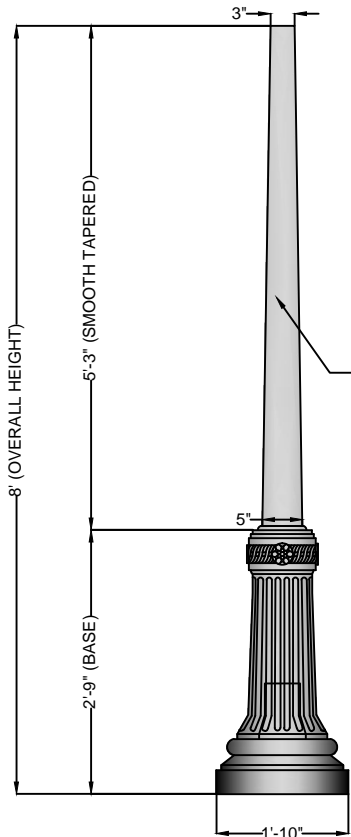

11"- 13" DIA., 3 HOLE
ANCHOR BOLT CIRCLE
STANDARD

11"- 13" DIA., 3 HOLE
ANCHOR BOLT CIRCLE
STANDARD

BOLT CIRCLE 2
SCALE: 1" = 1'-0"

GLOSS BLACK
POLYURETHANE
PAINT STANDARD.
OTHER COLORS &
POWDERCOATING
AVAILABLE.

SIDE VIEW 1
SCALE: 1/2" = 1'-0"

NOTES

- | | |
|-------------------|----------|
| 1. WIND SPEED | 120 MPH |
| 2. WIND LOADING | 32.72 |
| 3. POLE WEIGHT | 119 LBS. |
| 4. WALL THICKNESS | 0.125" |

A	CREATED	JAH	05/18/17
B			
C			
REV:	DESCRIPTION:	BY:	DATE:

AMENDMENTS:

TITLE: ALUMINUM-SMOOTH-TAPERED	SCALE AT A4: 1/2"=1'-0"	DRAWN: JAH	CHECKED: XXX	REVISION: A
SITE: HARRISBURG	PART NO. AA-1408	PROJECT NO. XX	DATE: 05/18/17	

MAIN STREET LIGHTING

1080 INDUSTRIAL PKWY.
MEDINA, OH 44256
www.mainstreetlighting.com/