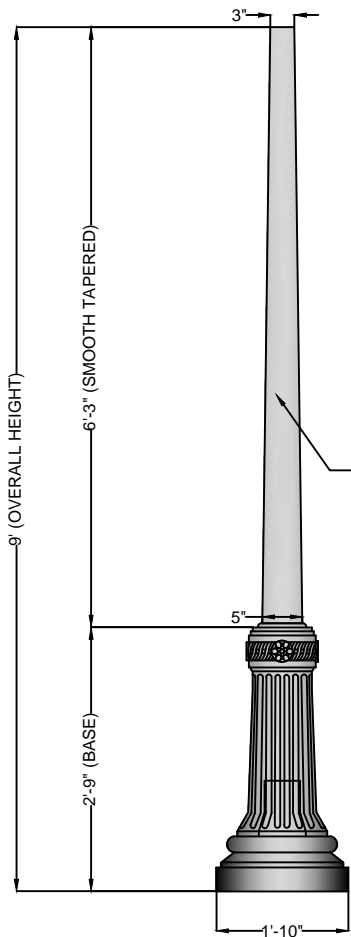

11"- 13" DIA., 3 HOLE
ANCHOR BOLT CIRCLE
STANDARD

11"- 13" DIA., 3 HOLE
ANCHOR BOLT CIRCLE
STANDARD

BOLT CIRCLE

SCALE: 1" = 1'-0"

2

GLOSS BLACK
POLYURETHANE
PAINT STANDARD.
OTHER COLORS &
POWDERCOATING
AVAILABLE.

SIDE VIEW

SCALE: 1/2" = 1'-0"

1

NOTES

- 1. WIND SPEED 120 MPH
- 2. WIND LOADING 26.59
- 3. POLE WEIGHT 121 LBS.
- 4. WALL THICKNESS 0.125"

A	CREATED	JAH	05/18/17
B			
C			
REV:	DESCRIPTION:	BY:	DATE:

AMENDMENTS:

TITLE:	ALUMINUM-SMOOTH-TAPERED	SCALE AT A4:	1/2"=1'-0"	DRAWN:	JAH	CHECKED:	XXX	REVISION:	A
--------	-------------------------	--------------	------------	--------	-----	----------	-----	-----------	---