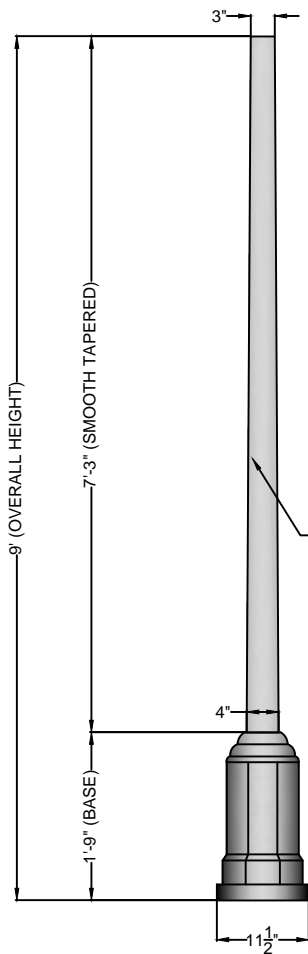

11 ³/₁₆" - 12 ³/₁₆" DIAMETER
BOLT CIRCLE

BOLT CIRCLE 2
SCALE: 1" = 1'-0"

GLOSS BLACK
POLYURETHANE
PAINT STANDARD.
OTHER COLORS &
POWDERCOATING
AVAILABLE.

NOTES

- | | |
|-------------------|---------|
| 1. WIND SPEED | 120 MPH |
| 2. WIND LOADING | 14.17 |
| 3. POLE WEIGHT | 57 LBS. |
| 4. WALL THICKNESS | 0.125" |

SIDE VIEW 1
SCALE: 1/2" = 1'-0"

A	CREATED	JAH	05/18/17
B			
C			
REV:	DESCRIPTION:	BY:	DATE:

AMENDMENTS:

TITLE:	ALUMINUM-SMOOTH-TAPERED	SCALE AT A4. 1/2"=1'-0"	DRAWN. JAH	CHECKED. XXX	REVISION. A
--------	-------------------------	----------------------------	---------------	-----------------	----------------

SITE:	ERIE	PART NO. AA-1709	PROJECT NO. XX	DATE. 05/18/17
-------	------	---------------------	-------------------	-------------------

MAIN STREET LIGHTING

1080 INDUSTRIAL PKWY.
MEDINA, OH 44256
www.mainstreetlighting.com/