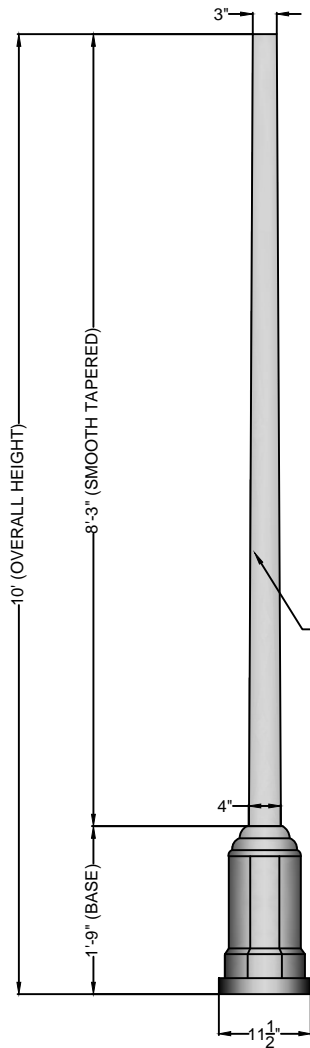

11 ³/₁₆" - 12 ³/₁₆" DIAMETER
BOLT CIRCLE

BOLT CIRCLE 2
SCALE: 1" = 1'-0"

GLOSS BLACK
POLYURETHANE
PAINT STANDARD.
OTHER COLORS &
POWDERCOATING
AVAILABLE.

NOTES

- | | |
|-------------------|---------|
| 1. WIND SPEED | 120 MPH |
| 2. WIND LOADING | 11.97 |
| 3. POLE WEIGHT | 62 LBS. |
| 4. WALL THICKNESS | 0.125" |

SIDE VIEW 1
SCALE: 1/2" = 1'-0"

A	CREATED	JAH	05/18/17
B			
C			
REV:	DESCRIPTION:	BY:	DATE:

AMENDMENTS:

TITLE: ALUMINUM-SMOOTH-TAPERED	SCALE AT A4. 1/2"=1'-0"	DRAWN. JAH	CHECKED. XXX	REVISION. A
--	----------------------------	---------------	-----------------	----------------

SITE: ERIE	PART NO. AA-1710	PROJECT NO. XX	DATE. 05/18/17
----------------------	---------------------	-------------------	-------------------

MAIN STREET LIGHTING

1080 INDUSTRIAL PKWY.
MEDINA, OH 44256
www.mainstreetlighting.com/