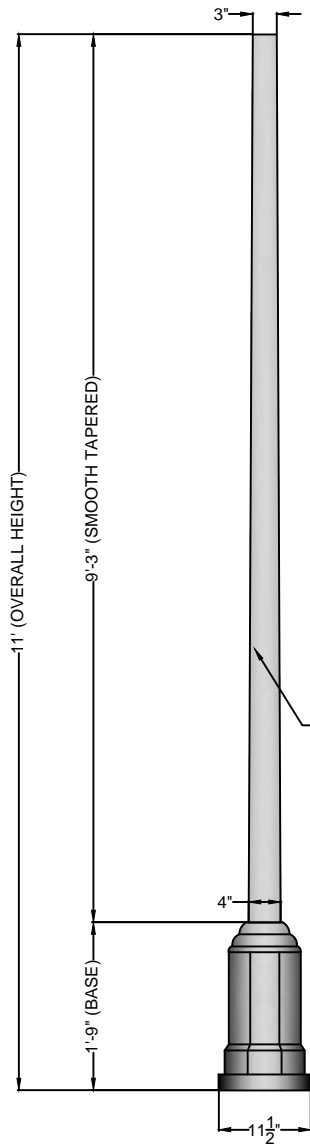

11 ³/₁₆" - 12 ³/₁₆" DIAMETER
BOLT CIRCLE

BOLT CIRCLE

SCALE: 1" = 1'-0"

2

GLOSS BLACK
POLYURETHANE
PAINT STANDARD.
OTHER COLORS &
POWDERCOATING
AVAILABLE.

SIDE VIEW

SCALE: 1/2" = 1'-0"

1

NOTES

- 1. WIND SPEED 120 MPH
- 2. WIND LOADING 10.12
- 3. POLE WEIGHT 67 LBS.
- 4. WALL THICKNESS 0.125"

A	CREATED	JAH	05/18/17
B			
C			
REV:	DESCRIPTION:	BY:	DATE:

AMENDMENTS:

TITLE:	ALUMINUM-SMOOTH-TAPERED	SCALE AT A4.	DRAWN.	CHECKED.	REVISION.
		1/2"=1'-0"	JAH	XXX	A

SITE:	ERIE	PART NO.	PROJECT NO.	DATE.
		AA-1711	XX	05/18/17

MAIN STREET LIGHTING

1080 INDUSTRIAL PKWY.
MEDINA, OH 44256
www.mainstreetlighting.com/