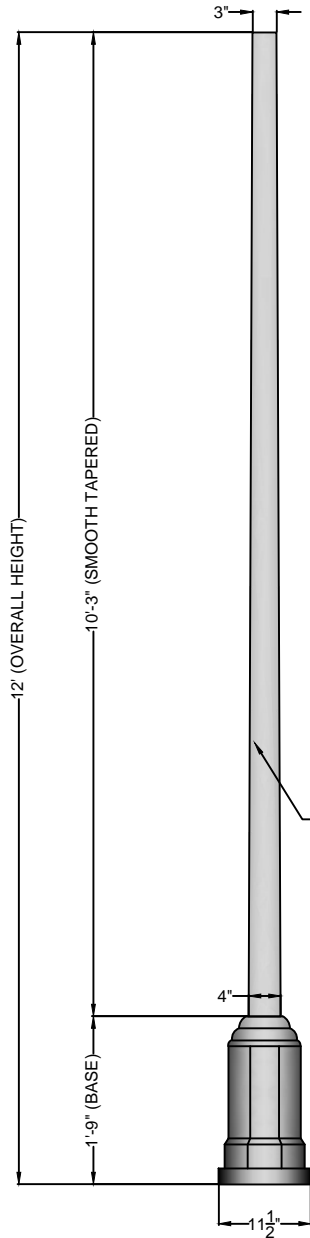

11 $\frac{3}{16}$ " - 12 $\frac{3}{16}$ " DIAMETER
BOLT CIRCLE

BOLT CIRCLE 2
SCALE: 1" = 1'-0"

GLOSS BLACK
POLYURETHANE
PAINT STANDARD.
OTHER COLORS &
POWDERCOATING
AVAILABLE.

NOTES

- | | |
|-------------------|---------|
| 1. WIND SPEED | 120 MPH |
| 2. WIND LOADING | 8.55 |
| 3. POLE WEIGHT | 72 LBS. |
| 4. WALL THICKNESS | 0.125" |

SIDE VIEW 1
SCALE: 1/2" = 1'-0"

A	CREATED	JAH	05/18/17
B			
C			
REV:	DESCRIPTION:	BY:	DATE:

AMENDMENTS:

TITLE: ALUMINUM-SMOOTH-TAPERED	SCALE AT A4. 1/2"=1'-0"	DRAWN. JAH	CHECKED. XXX	REVISION. A
	PART NO. AA-1712	PROJECT NO. XX	DATE. 05/18/17	