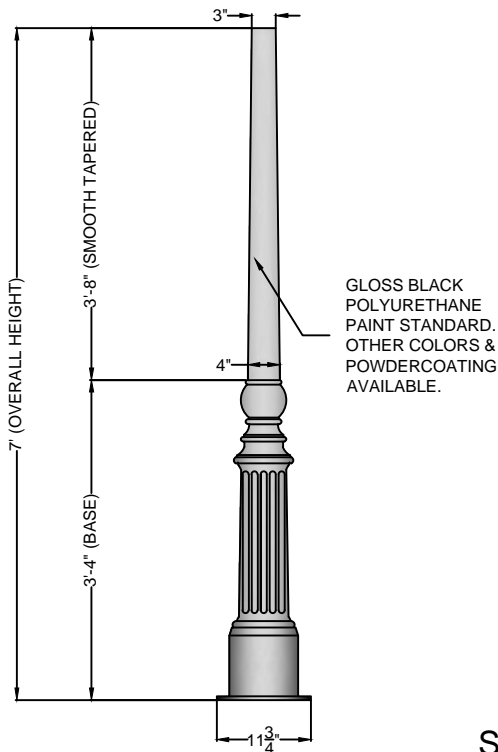

BOLT CIRCLE 2
SCALE: 1" = 1'-0"

GLOSS BLACK POLYURETHANE PAINT STANDARD. OTHER COLORS & POWDERCOATING AVAILABLE.

NOTES

- 1. WIND SPEED 120 MPH
- 2. WIND LOADING 8.70
- 3. POLE WEIGHT 49 LBS.
- 4. WALL THICKNESS 0.125"

SIDE VIEW 1
SCALE: 1/2" = 1'-0"

A	CREATED	JAH	05/18/17
B			
C			
REV:	DESCRIPTION:	BY:	DATE:

AMENDMENTS:

TITLE:	ALUMINUM-SMOOTH-TAPERED	SCALE AT A4.	DRAWN.	CHECKED.	REVISION.
		1/2"=1'-0"	JAH	XXX	A

SITE:	PHILADELPHIA	PART NO.	PROJECT NO.	DATE.
		AA-207	XX	05/18/17