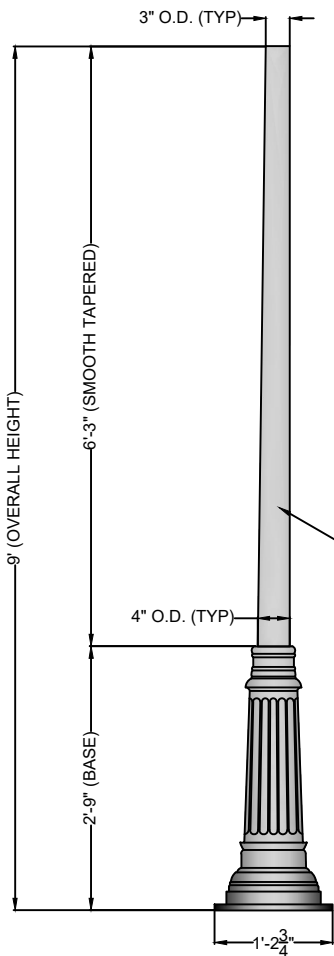

BOLT CIRCLE
SCALE: 1" = 1'-0" 2

GLOSS BLACK
 POLYURETHANE
 PAINT STANDARD.
 OTHER COLORS &
 POWDERCOATING
 AVAILABLE.

NOTES

- 1. WIND SPEED 120 MPH
- 2. WIND LOADING 12.44
- 3. POLE WEIGHT 60 LBS.
- 4. WALL THICKNESS 0.125"

SIDE VIEW
SCALE: 1/2" = 1'-0" 1

| | | | |
|------|--------------|-----|----------|
| A | CREATED | JAH | 05/18/17 |
| B | | | |
| C | | | |
| REV: | DESCRIPTION: | BY: | DATE: |

AMENDMENTS:

| | | | | | |
|--------|-------------------------|----------------------------|---------------|-----------------|----------------|
| TITLE: | ALUMINUM-SMOOTH-TAPERED | SCALE AT A4. 1/2"=1'-0" | DRAWN. JAH | CHECKED. XXX | REVISION. A |
|--------|-------------------------|----------------------------|---------------|-----------------|----------------|