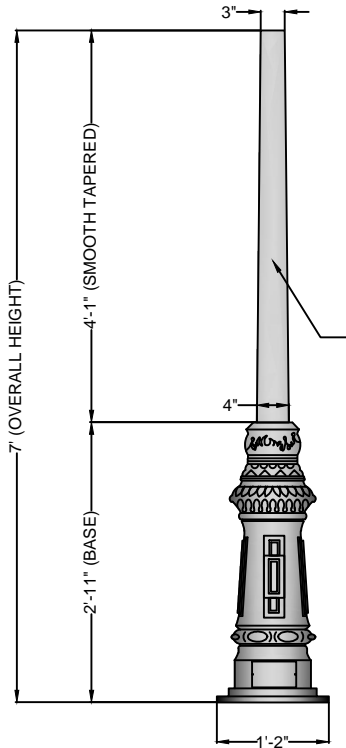

12 1/2" DIAMETER, (3) HOLES
ANCHOR BOLT CIRCLE
STANDARD

BOLT CIRCLE

SCALE: 1" = 1'-0"

2

GLOSS BLACK
POLYURETHANE
PAINT STANDARD.
OTHER COLORS &
POWDERCOATING
AVAILABLE.

SIDE VIEW

SCALE: 1/2" = 1'-0"

1

A	CREATED	JAH	05/18/17
B			
C			
REV:	DESCRIPTION:	BY:	DATE:
AMENDMENTS:			

TITLE:	ALUMINUM-SMOOTH-TAPERED	SCALE AT A4. 1/2"=1'-0"	DRAWN. JAH	CHECKED. XXX	REVISION. A
--------	-------------------------	----------------------------	---------------	-----------------	----------------

SITE:	WATERFORD	PART NO. AA-507	PROJECT NO. XX	DATE. 05/18/17
-------	-----------	--------------------	-------------------	-------------------

MAIN STREET LIGHTING

1080 INDUSTRIAL PKWY.
MEDINA, OH 44256
www.mainstreetlighting.com/