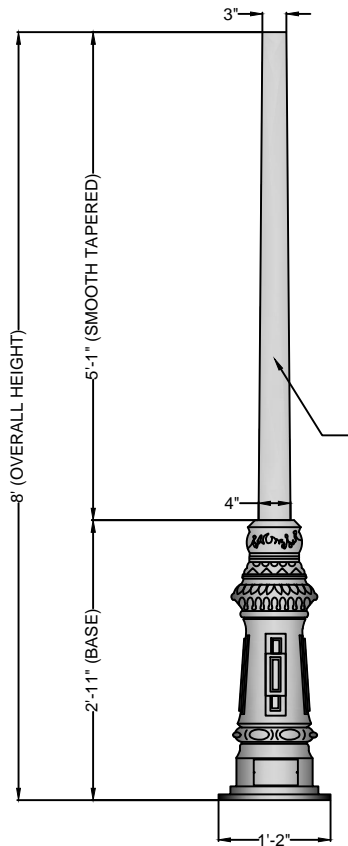

12 1/2" DIAMETER, (3) HOLES
ANCHOR BOLT CIRCLE
STANDARD

BOLT CIRCLE

SCALE: 1" = 1'-0"

2

GLOSS BLACK
POLYURETHANE
PAINT STANDARD.
OTHER COLORS &
POWDERCOATING
AVAILABLE.

SIDE VIEW

SCALE: 1/2" = 1'-0"

1

A	CREATED	JAH	05/18/17
B			
C			
REV:	DESCRIPTION:	BY:	DATE:

AMENDMENTS:

TITLE:	ALUMINUM-SMOOTH-TAPERED	SCALE AT A4. 1/2"=1'-0"	DRAWN. JAH	CHECKED. XXX	REVISION. A
--------	-------------------------	----------------------------	---------------	-----------------	----------------

SITE:	WATERFORD	PART NO. AA-508	PROJECT NO. XX	DATE. 05/18/17
-------	-----------	--------------------	-------------------	-------------------

MAIN STREET LIGHTING

1080 INDUSTRIAL PKWY.
MEDINA, OH 44256
www.mainstreetlighting.com/