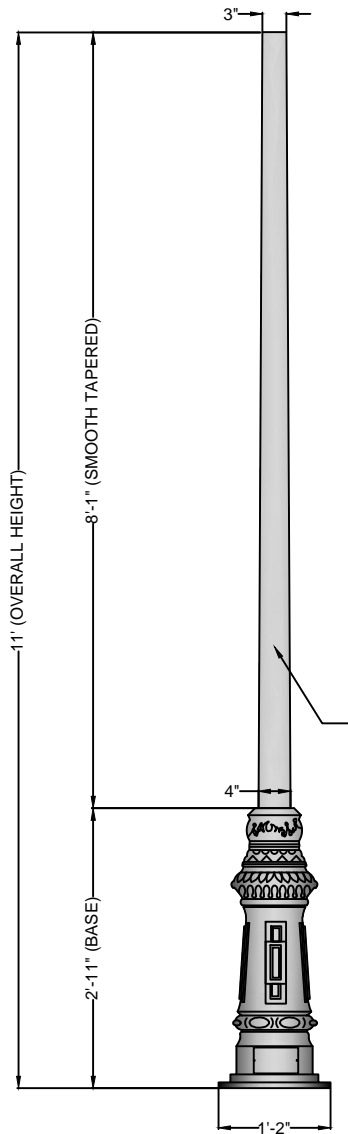

12 1/2" DIAMETER, (3) HOLES
ANCHOR BOLT CIRCLE
STANDARD

BOLT CIRCLE

SCALE: 1" = 1'-0"

2

GLOSS BLACK
POLYURETHANE
PAINT STANDARD.
OTHER COLORS &
POWDERCOATING
AVAILABLE.

SIDE VIEW

SCALE: 1/2" = 1'-0"

1

A	CREATED	JAH	05/18/17
B			
C			
REV:	DESCRIPTION:	BY:	DATE:
AMENDMENTS:			

TITLE: ALUMINUM-SMOOTH-TAPERED	SCALE AT A4. 1/2"=1'-0"	DRAWN. JAH	CHECKED. XXX	REVISION. A
	PART NO. AA-511	PROJECT NO. XX	DATE. 05/18/17	