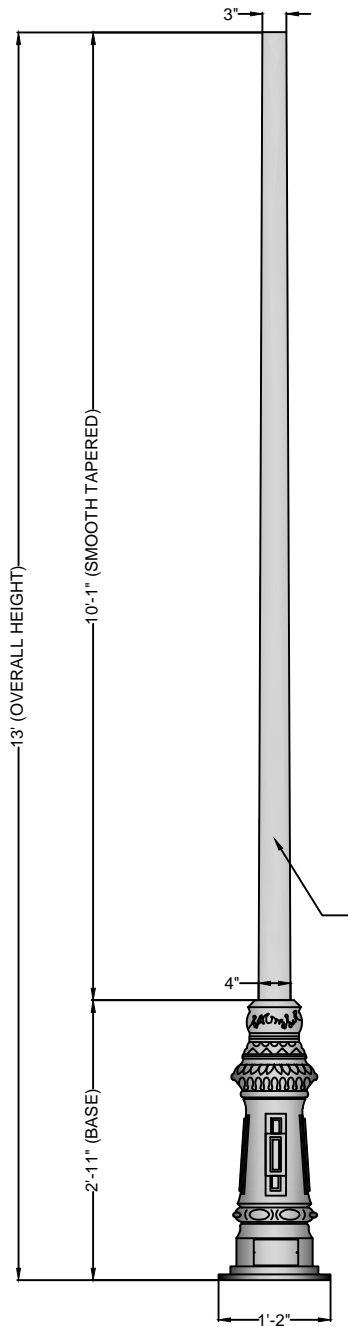

12 1/2" DIAMETER, (3) HOLES
ANCHOR BOLT CIRCLE
STANDARD

BOLT CIRCLE
SCALE: 1" = 1'-0" 2

GLOSS BLACK
POLYURETHANE
PAINT STANDARD.
OTHER COLORS &
POWDERCOATING
AVAILABLE.

SIDE VIEW
SCALE: 1/2" = 1'-0" 1

A	CREATED	JAH	05/18/17
B			
C			
REV:	DESCRIPTION:	BY:	DATE:
AMENDMENTS:			

TITLE:	ALUMINUM-SMOOTH-TAPERED	SCALE AT A4. 1/2"=1'-0"	DRAWN. JAH	CHECKED. XXX	REVISION. A
--------	-------------------------	----------------------------	---------------	-----------------	----------------

SITE:	WATERFORD	PART NO. AA-513	PROJECT NO. XX	DATE. 05/18/17
-------	-----------	--------------------	-------------------	-------------------

MAIN STREET LIGHTING

1080 INDUSTRIAL PKWY.
MEDINA, OH 44256
www.mainstreetlighting.com/