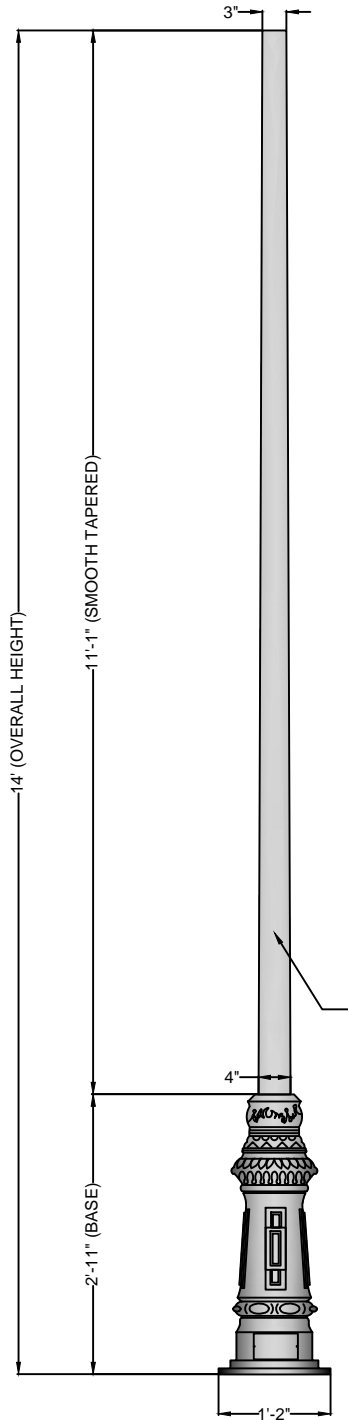

12 1/2" DIAMETER, (3) HOLES
ANCHOR BOLT CIRCLE
STANDARD

BOLT CIRCLE
SCALE: 1" = 1'-0" 2

GLOSS BLACK
POLYURETHANE
PAINT STANDARD.
OTHER COLORS &
POWDERCOATING
AVAILABLE.

SIDE VIEW
SCALE: 1/2" = 1'-0" 1

A	CREATED	JAH	05/18/17
B			
C			
REV:	DESCRIPTION:	BY:	DATE:

AMENDMENTS:

TITLE:	ALUMINUM-SMOOTH-TAPERED	SCALE AT A4. 1/2"=1'-0"	DRAWN. JAH	CHECKED. XXX	REVISION. A
--------	-------------------------	----------------------------	---------------	-----------------	----------------

SITE:	WATERFORD	PART NO. AA-514	PROJECT NO. XX	DATE. 05/18/17
-------	-----------	--------------------	-------------------	-------------------

MAIN STREET LIGHTING

1080 INDUSTRIAL PKWY.
MEDINA, OH 44256
www.mainstreetlighting.com/