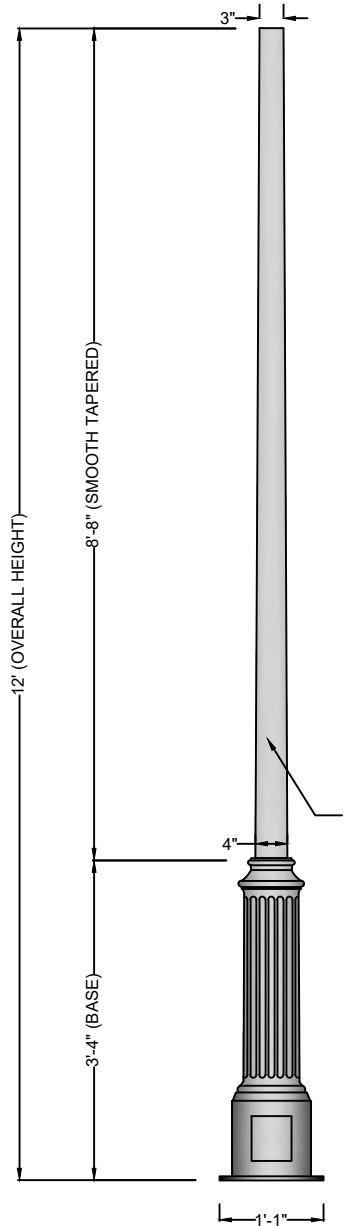

BOLT CIRCLE 2
SCALE: 1" = 1'-0"

GLOSS BLACK POLYURETHANE PAINT STANDARD. OTHER COLORS & POWDERCOATING AVAILABLE.

SIDE VIEW 1
SCALE: 1/2" = 1'-0"

NOTES

- 1. WIND SPEED 120 MPH
- 2. WIND LOADING 6.81
- 3. POLE WEIGHT 69 LBS.
- 4. WALL THICKNESS 0.125"

A	CREATED	JAH	05/18/17
B			
C			
REV:	DESCRIPTION:	BY:	DATE:

AMENDMENTS:

TITLE: ALUMINUM-TAPERED-SMOOTH	SCALE AT A4. 1/2"=1'-0"	DRAWN. JAH	CHECKED. XXX	REVISION. A
	STYLE: BOSTONIAN	PART NO. AA-612	PROJECT NO. XX	DATE. 05/18/17