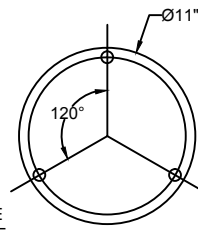

GLOSS BLACK POLYURETHANE PAINT STANDARD. OTHER COLORS & POWDERCOATING AVAILABLE.

SIDE VIEW
SCALE: 1/2" = 1'-0"

1

11" DIAMETER, 3-HOLE ANCHOR BOLT CIRCLE STANDARD. GALVANIZED ANCHOR BOLTS AND TEMPLATE SUPPLIED.

BOLT CIRCLE
SCALE: 1" = 1'-0"

2

NOTES

- 1. WIND SPEED 120 MPH
- 2. WIND LOADING 3.77
- 3. POLE WEIGHT 68 LBS.
- 4. WALL THICKNESS 0.125"

A	CREATED	JAH	05/18/17
B			
C			
REV:	DESCRIPTION:	BY:	DATE:

AMENDMENTS:

TITLE:	ALUMINUM-SMOOTH-TAPERED	SCALE AT A4:	1/2"=1'-0"	DRAWN:	JAH	CHECKED:	XXX	REVISION:	A
--------	-------------------------	--------------	------------	--------	-----	----------	-----	-----------	---