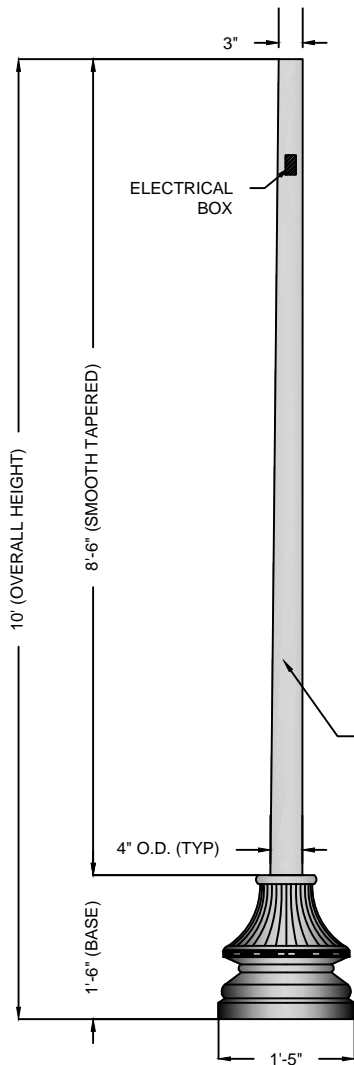

13" 3 HOLE ANCHOR BOLT CIRCLE STANDARD

13" 4 HOLE ANCHOR BOLT CIRCLE STANDARD

BOLT CIRCLE
SCALE: 1" = 1'-0" 2

GLOSS BLACK POLYURETHANE PAINT STANDARD. OTHER COLORS & POWDERCOATING AVAILABLE.

SIDE VIEW
SCALE: 1/2" = 1'-0" 1

NOTES

- 1. WIND SPEED 120 MPH
- 2. WIND LOADING 29.41
- 3. POLE WEIGHT 111 LBS.
- 4. WALL THICKNESS 0.125"

A	CREATED	JAH	05/18/17
B			
C			
REV:	DESCRIPTION:	BY:	DATE:

AMENDMENTS:

TITLE:	ALUMINUM-SMOOTH-TAPERED	SCALE AT A4: 1/2"=1'-0"	DRAWN: JAH	CHECKED: XXX	REVISION: A
SITE:	WINDSOR-17	PART NO. AA-810	PROJECT NO. XX	DATE: 05/18/17	