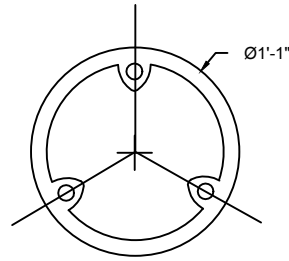

GLOSS BLACK POLYURETHANE PAINT STANDARD. OTHER COLORS & POWDERCOATING AVAILABLE.

SIDE VIEW
SCALE: 1/2" = 1'-0"

13" 3 HOLE ANCHOR BOLT CIRCLE STANDARD

13" 4 HOLE ANCHOR BOLT CIRCLE STANDARD

13" 4 HOLE ANCHOR BOLT CIRCLE STANDARD

BOLT CIRCLE
SCALE: 1" = 1'-0"

NOTES

- 1. WIND SPEED 120 MPH
- 2. WIND LOADING 14.18
- 3. POLE WEIGHT 131 LBS.
- 4. WALL THICKNESS 0.125"

A	CREATED	JAH	05/18/17
B			
C			
REV:	DESCRIPTION:	BY:	DATE:

AMENDMENTS:

TITLE:	ALUMINUM-SMOOTH-TAPERED	SCALE AT A4:	1/2"=1'-0"	DRAWN:	JAH	CHECKED:	XXX	REVISION:	A
SITE:	WINDSOR-17	PART NO.:	AA-814	PROJECT NO.:	XX	DATE:	05/18/17		

MAIN STREET LIGHTING

1080 INDUSTRIAL PKWY.
MEDINA, OH 44256
www.mainstreetlighting.com/