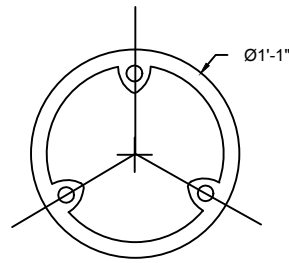

GLOSS BLACK POLYURETHANE PAINT STANDARD. OTHER COLORS & POWDERCOATING AVAILABLE.

**SIDE VIEW**  
SCALE: 1/2" = 1'-0"

13" 3 HOLE ANCHOR BOLT CIRCLE STANDARD

13" 4 HOLE ANCHOR BOLT CIRCLE STANDARD

**BOLT CIRCLE**  
SCALE: 1" = 1'-0"

**NOTES**

1. WIND SPEED 120 MPH
2. WIND LOADING 11.82
3. POLE WEIGHT 136 LBS.
4. WALL THICKNESS 0.125"

A	CREATED	JAH	05/18/17
B			
C			
REV:	DESCRIPTION:	BY:	DATE:

**AMENDMENTS:**

TITLE:	ALUMINUM-SMOOTH-TAPERED	SCALE AT A4:	1/2"=1'-0"	DRAWN:	JAH	CHECKED:	XXX	REVISION:	A
SITE:	WINDSOR-17	PART NO.:	AA-815	PROJECT NO.:	XX	DATE:	05/18/17		