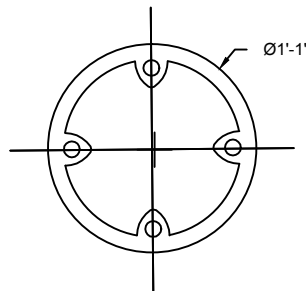

GLOSS BLACK POLYURETHANE PAINT STANDARD. OTHER COLORS & POWDERCOATING AVAILABLE.

**SIDE VIEW**  
SCALE: 1/2" = 1'-0"

13" 3 HOLE ANCHOR BOLT CIRCLE STANDARD

13" 4 HOLE ANCHOR BOLT CIRCLE STANDARD

**BOLT CIRCLE**  
SCALE: 1" = 1'-0"

**NOTES**

1. WIND SPEED 120 MPH
2. WIND LOADING 11.82
3. POLE WEIGHT 136 LBS.
4. WALL THICKNESS 0.125"

A	CREATED	JAH	05/18/17
B			
C			
REV:	DESCRIPTION:	BY:	DATE:

**AMENDMENTS:**

TITLE:	ALUMINUM-SMOOTH-TAPERED	SCALE AT A4:	1/2"=1'-0"	DRAWN:	JAH	CHECKED:	XXX	REVISION:	A
SITE:	WINDSOR-17	PART NO.:	AA-815	PROJECT NO.:	XX	DATE:	05/18/17		