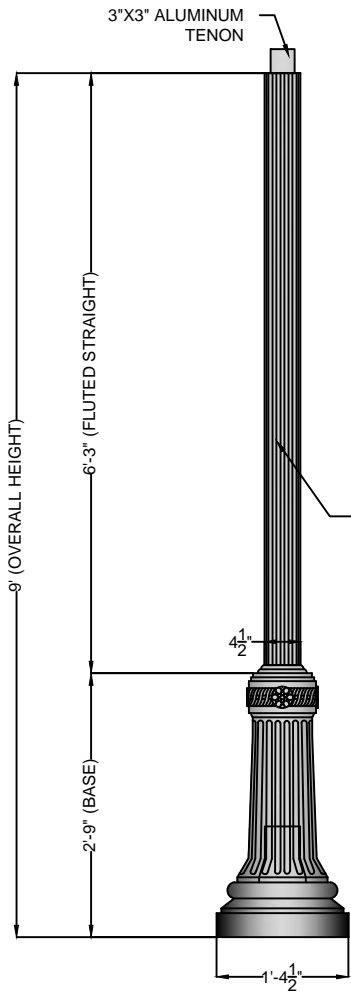

11"- 13" DIA., 3 HOLE
ANCHOR BOLT CIRCLE
STANDARD

11"- 13" DIA., 3 HOLE
ANCHOR BOLT CIRCLE
STANDARD

BOLT CIRCLE 2
SCALE: 1" = 1'-0"

3"X3" ALUMINUM
TENON

GLOSS BLACK
POLYURETHANE
PAINT STANDARD.
OTHER COLORS &
POWDERCOATING
AVAILABLE.

SIDE VIEW 1
SCALE: 1/2" = 1'-0"

NOTES

1. WIND SPEED 120 MPH
2. WIND LOADING 14.97
3. POLE WEIGHT 127 LBS.
4. WALL THICKNESS 0.125"
5. 4" AND 5" POLES AVAILABLE

A	CREATED	JAH	05/18/17
B			
C			
REV:	DESCRIPTION:	BY:	DATE:

AMENDMENTS:

TITLE:	ALUMINUM-FLUTED-STRAIGHT	SCALE AT A4:	1/2"=1'-0"	DRAWN:	JAH	CHECKED:	XXX	REVISION:	A
--------	--------------------------	--------------	------------	--------	-----	----------	-----	-----------	---