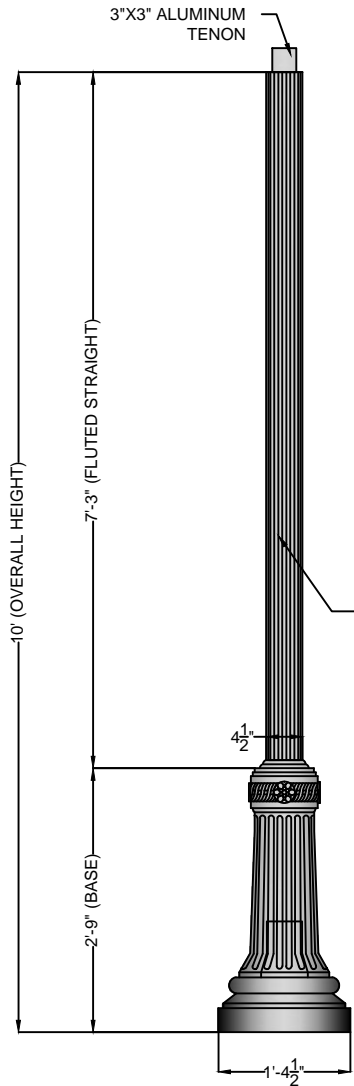

11"- 13" DIA., 3 HOLE
ANCHOR BOLT CIRCLE
STANDARD

11"- 13" DIA., 3 HOLE
ANCHOR BOLT CIRCLE
STANDARD

BOLT CIRCLE 2
SCALE: 1" = 1'-0"

GLOSS BLACK
POLYURETHANE
PAINT STANDARD.
OTHER COLORS &
POWDERCOATING
AVAILABLE.

SIDE VIEW 1
SCALE: 1/2" = 1'-0"

NOTES

1. WIND SPEED 120 MPH
2. WIND LOADING 13.03
3. POLE WEIGHT 131 LBS.
4. WALL THICKNESS 0.125"
5. 4" AND 5" POLES AVAILABLE

A	CREATED	JAH	05/18/17
B			
C			
REV:	DESCRIPTION:	BY:	DATE:

AMENDMENTS:

TITLE:	ALUMINUM-FLUTED-STRAIGHT	SCALE AT A4:	DRAWN:	CHECKED:	REVISION:
		1/2"=1'-0"	JAH	XXX	A

SITE:	HARRISBURG	PART NO.:	PROJECT NO.:	DATE:
		AAF-1410	XX	05/18/17

MAIN STREET LIGHTING

1080 INDUSTRIAL PKWY.
MEDINA, OH 44256
www.mainstreetlighting.com/