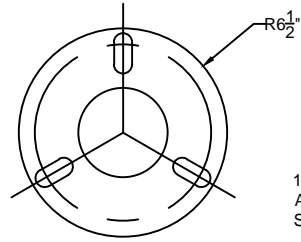

GLOSS BLACK POLYURETHANE PAINT STANDARD. OTHER COLORS & POWDERCOATING AVAILABLE.

11"- 13" DIA., 3 HOLE ANCHOR BOLT CIRCLE STANDARD

11"- 13" DIA., 3 HOLE ANCHOR BOLT CIRCLE STANDARD

**BOLT CIRCLE** 2  
**SCALE: 1" = 1'-0"**

**NOTES**

1. WIND SPEED 120 MPH
2. WIND LOADING 8.58
3. POLE WEIGHT 161 LBS.
4. WALL THICKNESS 0.125"
5. 4" AND 5" POLES AVAILABLE

**SIDE VIEW** 1  
**SCALE: 1/2" = 1'-0"**

A	CREATED	JAH	05/18/17
B			
C			
REV:	DESCRIPTION:	BY:	DATE:

**AMENDMENTS:**

TITLE:	ALUMINUM-FLUTED-STRAIGHT	SCALE AT A4:	DRAWN:	CHECKED:	REVISION:
		1/2"=1'-0"	JAH	XXX	A

SITE:	HARRISBURG	PART NO.:	PROJECT NO.:	DATE:
		AAF-1413	XX	05/18/17

**MAIN STREET LIGHTING**