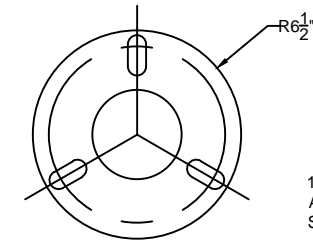

GLOSS BLACK POLYURETHANE PAINT STANDARD. OTHER COLORS & POWDERCOATING AVAILABLE.

11"- 13" DIA., 3 HOLE ANCHOR BOLT CIRCLE STANDARD

11"- 13" DIA., 3 HOLE ANCHOR BOLT CIRCLE STANDARD

BOLT CIRCLE 2
SCALE: 1" = 1'-0"

NOTES

- 1. WIND SPEED 120 MPH
- 2. WIND LOADING 7.46
- 3. POLE WEIGHT 168 LBS.
- 4. WALL THICKNESS 0.125"
- 5. 4" AND 5" POLES AVAILABLE

SIDE VIEW 1
SCALE: 1/2" = 1'-0"

A	CREATED	JAH	05/18/17
B			
C			
REV:	DESCRIPTION:	BY:	DATE:

AMENDMENTS:

TITLE:	ALUMINUM-FLUTED-STRAIGHT	SCALE AT A4:	DRAWN:	CHECKED:	REVISION:
		1/2"=1'-0"	JAH	XXX	A

SITE:	HARRISBURG	PART NO.:	PROJECT NO.:	DATE:
		AAF-1414	XX	05/18/17

MAIN STREET LIGHTING

1080 INDUSTRIAL PKWY.
 MEDINA, OH 44256
www.mainstreetlighting.com/