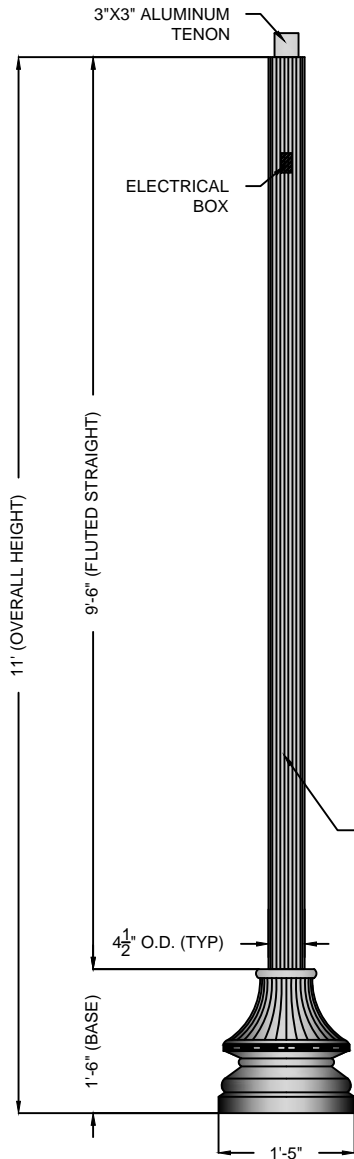

13" 3 HOLE ANCHOR BOLT CIRCLE STANDARD

13" 4 HOLE ANCHOR BOLT CIRCLE STANDARD

BOLT CIRCLE
SCALE: 1" = 1'-0" 2

GLOSS BLACK POLYURETHANE PAINT STANDARD. OTHER COLORS & POWDERCOATING AVAILABLE.

NOTES

1. WIND SPEED 120 MPH
2. WIND LOADING 5.11
3. POLE WEIGHT 130 LBS.
4. WALL THICKNESS 0.125"
5. 4" AND 5" POLES AVAILABLE

SIDE VIEW
SCALE: 1/2" = 1'-0" 1

A	CREATED	JAH	05/18/17
B			
C			
REV:	DESCRIPTION:	BY:	DATE:

AMENDMENTS:

TITLE: ALUMINUM-FLUTED-STRAIGHT	SCALE AT A4. 1/2"=1'-0"	DRAWN. JAH	CHECKED. XXX	REVISION. A
	PART NO. AAF-811	PROJECT NO. XX	DATE. 05/18/17	