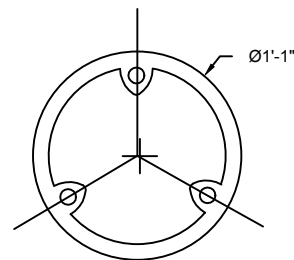

GLOSS BLACK POLYURETHANE PAINT STANDARD. OTHER COLORS & POWDERCOATING AVAILABLE.

13" 3 HOLE ANCHOR BOLT CIRCLE STANDARD

13" 4 HOLE ANCHOR BOLT CIRCLE STANDARD

**BOLT CIRCLE**  
SCALE: 1" = 1'-0" 2

NOTES

1. WIND SPEED 120 MPH
2. WIND LOADING 2.92
3. POLE WEIGHT 150 LBS.
4. WALL THICKNESS 0.125"
5. 4" AND 5" POLES AVAILABLE

**SIDE VIEW**  
SCALE: 1/2" = 1'-0" 1

A	CREATED	JAH	05/18/17
B			
C			
REV:	DESCRIPTION:	BY:	DATE:

AMENDMENTS:

TITLE:	ALUMINUM-FLUTED-STRAIGHT	SCALE AT A4:	1/2"=1'-0"	DRAWN:	JAH	CHECKED:	XXX	REVISION:	A
SITE:	WINDSOR-17	PART NO.:	AAF-815	PROJECT NO.:	XX	DATE:	05/18/17		