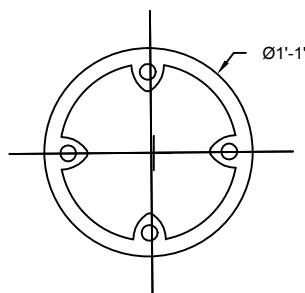

GLOSS BLACK POLYURETHANE PAINT STANDARD. OTHER COLORS & POWDERCOATING AVAILABLE.

13" 3 HOLE ANCHOR BOLT CIRCLE STANDARD

13" 4 HOLE ANCHOR BOLT CIRCLE STANDARD

**BOLT CIRCLE**  
SCALE: 1" = 1'-0" 2

NOTES

1. WIND SPEED 120 MPH
2. WIND LOADING 2.92
3. POLE WEIGHT 150 LBS.
4. WALL THICKNESS 0.125"
5. 4" AND 5" POLES AVAILABLE

**SIDE VIEW**  
SCALE: 1/2" = 1'-0" 1

A	CREATED	JAH	05/18/17
B			
C			
REV:	DESCRIPTION:	BY:	DATE:

AMENDMENTS:

TITLE:	ALUMINUM-FLUTED-STRAIGHT	SCALE AT A4:	1/2"=1'-0"	DRAWN:	JAH	CHECKED:	XXX	REVISION:	A
SITE:	WINDSOR-17	PART NO.:	AAF-815	PROJECT NO.:	XX	DATE:	05/18/17		