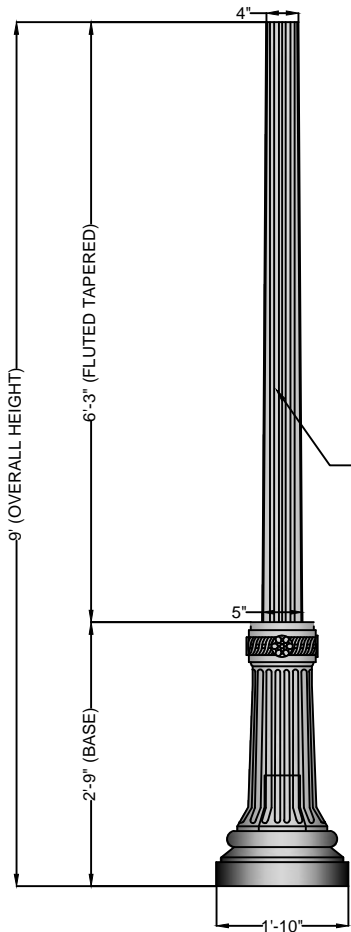

11"- 13" DIA., 3 HOLE
ANCHOR BOLT CIRCLE
STANDARD

11"- 13" DIA., 3 HOLE
ANCHOR BOLT CIRCLE
STANDARD

BOLT CIRCLE

SCALE: 1" = 1'-0"

2

GLOSS BLACK
POLYURETHANE
PAINT STANDARD.
OTHER COLORS &
POWDERCOATING
AVAILABLE.

SIDE VIEW

SCALE: 1/2" = 1'-0"

1

NOTES

- 1. WIND SPEED 120 MPH
- 2. WIND LOADING 28.61
- 3. POLE WEIGHT 125 LBS.
- 4. WALL THICKNESS 0.125"

A	CREATED	JAH	05/18/17
B			
C			
REV:	DESCRIPTION:	BY:	DATE:

AMENDMENTS:

TITLE:	ALUMINUM-TAPERED-FLUTED	SCALE AT A4:	1/2"=1'-0"	DRAWN:	JAH	CHECKED:	XXX	REVISION:	A
--------	-------------------------	--------------	------------	--------	-----	----------	-----	-----------	---