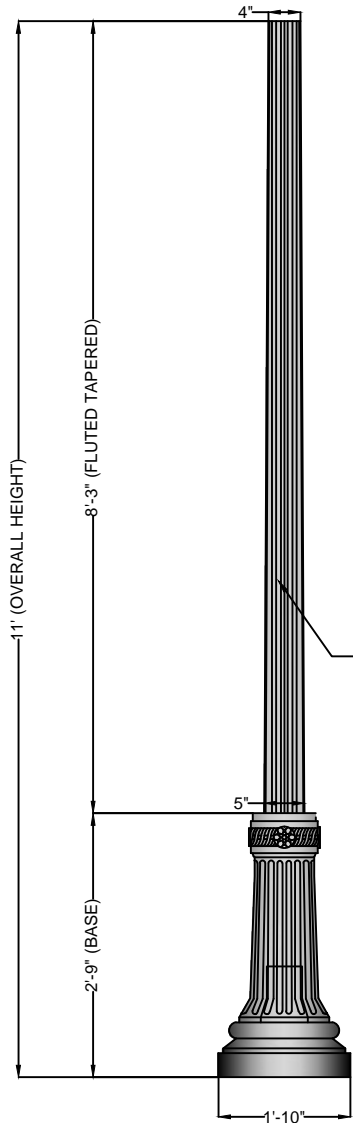

11"- 13" DIA., 3 HOLE
ANCHOR BOLT CIRCLE
STANDARD

11"- 13" DIA., 3 HOLE
ANCHOR BOLT CIRCLE
STANDARD

BOLT CIRCLE

SCALE: 1" = 1'-0"

2

GLOSS BLACK
POLYURETHANE
PAINT STANDARD.
OTHER COLORS &
POWDERCOATING
AVAILABLE.

SIDE VIEW

SCALE: 1/2" = 1'-0"

1

NOTES

- 1. WIND SPEED 120 MPH
- 2. WIND LOADING 18.90
- 3. POLE WEIGHT 153 LBS.
- 4. WALL THICKNESS 0.125"

A	CREATED	JAH	05/18/17
B			
C			
REV:	DESCRIPTION:	BY:	DATE:

AMENDMENTS:

TITLE:	ALUMINUM-TAPERED-FLUTED	SCALE AT A4: 1/2"=1'-0"	DRAWN: JAH	CHECKED: XXX	REVISION: A
--------	-------------------------	----------------------------	---------------	-----------------	----------------