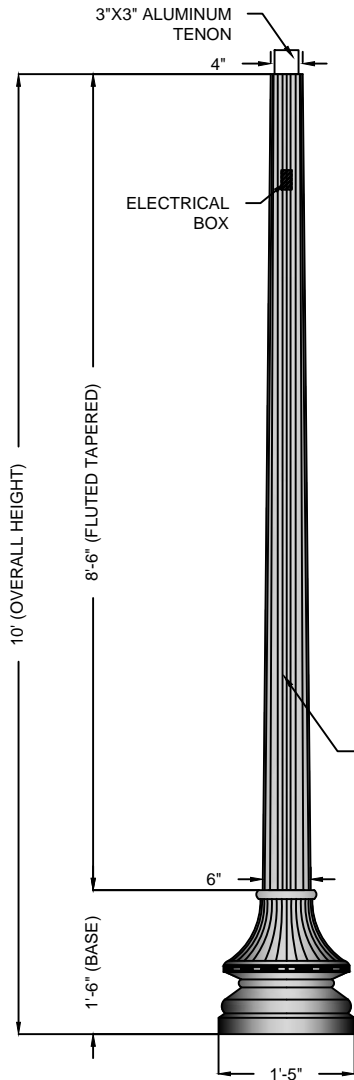

13" 3 HOLE ANCHOR BOLT CIRCLE STANDARD

13" 4 HOLE ANCHOR BOLT CIRCLE STANDARD

BOLT CIRCLE 2
SCALE: 1" = 1'-0"

GLOSS BLACK POLYURETHANE PAINT STANDARD. OTHER COLORS & POWDERCOATING AVAILABLE.

SIDE VIEW 1
SCALE: 1/2" = 1'-0"

NOTES

- 1. WIND SPEED 120 MPH
- 2. WIND LOADING 2.54
- 3. POLE WEIGHT 155 LBS.
- 4. WALL THICKNESS 0.125"

A	CREATED	JAH	05/18/17
B			
C			
REV:	DESCRIPTION:	BY:	DATE:

AMENDMENTS:

TITLE: ALUMINUM-TAPERED-FLUTED	SCALE AT A4. 1/2"=1'-0"	DRAWN. JAH	CHECKED. XXX	REVISION. A
	PART NO. AATF-810	PROJECT NO. XX	DATE. 05/18/17	