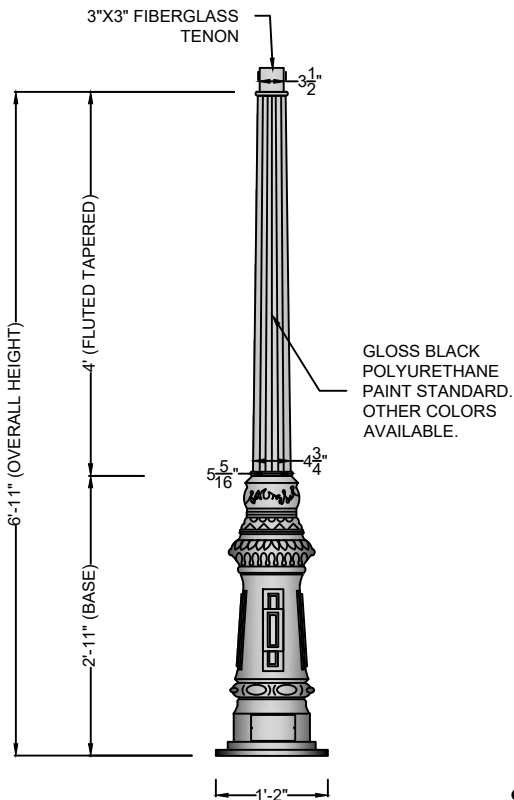

12 1/2" DIAMETER, (3) HOLES
ANCHOR BOLT CIRCLE
STANDARD

BOLT CIRCLE
SCALE: 1" = 1'-0" 2

GLOSS BLACK
POLYURETHANE
PAINT STANDARD.
OTHER COLORS
AVAILABLE.

NOTES

- | | |
|-----------------|---------|
| 1. WIND SPEED | 120 MPH |
| 2. WIND LOADING | 9.12 |
| 3. POLE WEIGHT | 62 LBS. |

SIDE VIEW
SCALE: 1/2" = 1'-0" 1

A	CREATED	JAH	05/18/17
B			
C			
REV:	DESCRIPTION:	BY:	DATE:

AMENDMENTS:

TITLE: FIBERGLASS-FLUTED-TAPERED	SCALE AT A4. 1/2"=1'-0"	DRAWN. JAH	CHECKED. XXX	REVISION. A
	PART NO. AF401	PROJECT NO. XX	DATE. 05/18/17	