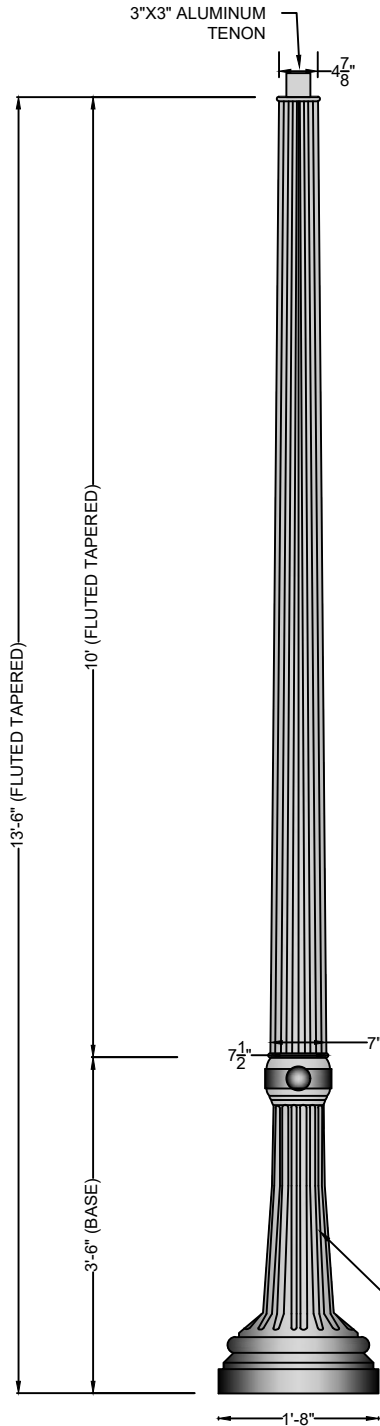

10" CENTERHOLE
 11" - 15" BOLT CIRCLE
 4 SLOT ANCHOR
 BOLT CIRCLE

BOLT CIRCLE
SCALE: 1" = 1'-0" 2

GLOSS BLACK
 POLYURETHANE
 PAINT STANDARD.
 OTHER COLORS
 AVAILABLE.

SIDE VIEW
SCALE: 1/2" = 1'-0" 1

NOTES

- 1. WIND SPEED 120 MPH
- 2. WIND LOADING 7.88
- 3. POLE WEIGHT 162 LBS.

A	CREATED	JAH	05/18/17
B			
C			
REV:	DESCRIPTION:	BY:	DATE:

AMENDMENTS:

TITLE: FIBERGLASS-FLUTED-TAPERED	SCALE AT A4. 1/2"=1'-0"	DRAWN. JAH	CHECKED. XXX	REVISION. A
	STYLE: ALLENTOWN	PART NO. FF-1503	PROJECT NO. XX	DATE. 05/18/17