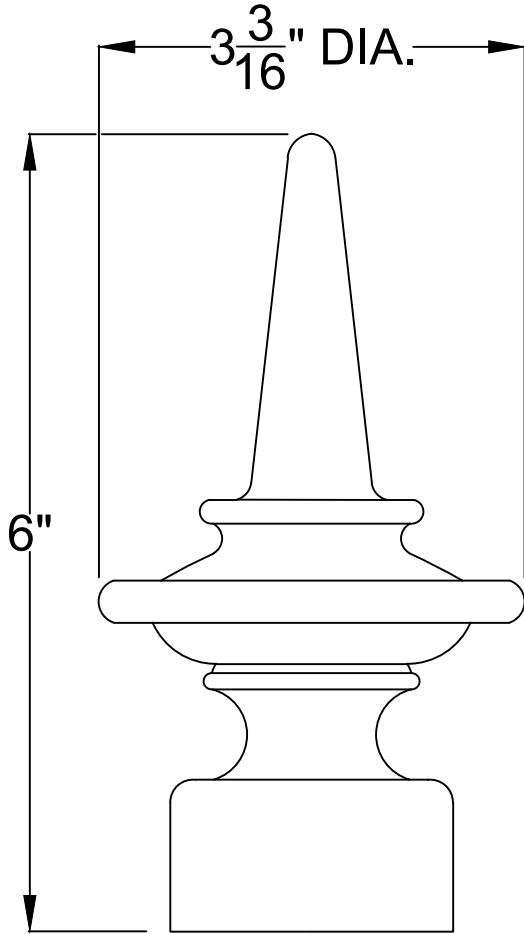

NOTES  
 1. GRAY POLYCARBONATE FINIAL

SIDE VIEW  
 SCALE: N.T.S

1

A	CREATED	JAH	05/18/17
B			
C			
REV:	DESCRIPTION:	BY:	DATE:
AMENDMENTS:			

TITLE: LG50	SCALE AT A4. N.T.S	DRAWN. JAH	CHECKED. XXX	REVISION. A
----------------	-----------------------	---------------	-----------------	----------------

NOTES  
1. CAST ALUMINUM

SIDE VIEW  
SCALE: N.T.S

1

A	CREATED	JAH	05/18/17
B			
C			
REV:	DESCRIPTION:	BY:	DATE:

AMENDMENTS:

TITLE: LG51	SCALE AT A4. N.T.S	DRAWN. JAH	CHECKED. XXX	REVISION. A
----------------	-----------------------	---------------	-----------------	----------------

NOTES  
1. CAST ALUMINUM

SIDE VIEW  
SCALE: N.T.S

1

A	CREATED	JAH	05/18/17
B			
C			
REV:	DESCRIPTION:	BY:	DATE:

AMENDMENTS:

TITLE: LG53	SCALE AT A4. N.T.S	DRAWN. JAH	CHECKED. XXX	REVISION. A
----------------	-----------------------	---------------	-----------------	----------------

NOTES  
1. CAST ALUMINUM

SIDE VIEW  
SCALE: N.T.S

1

A	CREATED	JAH	05/18/17
B			
C			
REV:	DESCRIPTION:	BY:	DATE:
AMENDMENTS:			

TITLE: LG54	SCALE AT A4.	DRAWN.	CHECKED.	REVISION.
	N.T.S	JAH	XXX	A

STYLE: ACCESSORIES	PART NO.	PROJECT NO.	DATE.
	LG54	XX	08/03/17