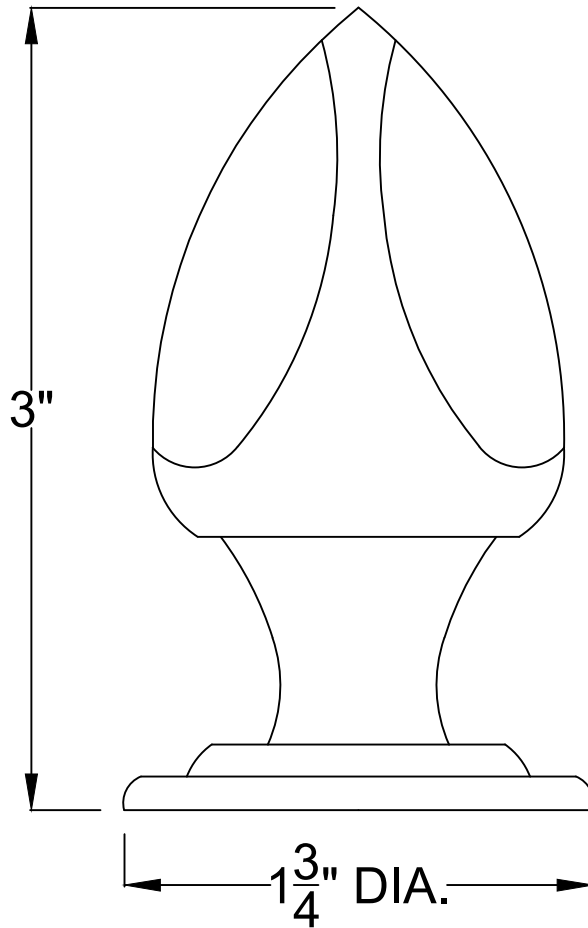

NOTES  
 1. GRAY POLYCARBONATE FINIAL

SIDE VIEW  
 SCALE: N.T.S

1

A	CREATED	JAH	05/18/17
B			
C			
REV:	DESCRIPTION:	BY:	DATE:
AMENDMENTS:			

TITLE: LG50	SCALE AT A4. N.T.S	DRAWN. JAH	CHECKED. XXX	REVISION. A
----------------	-----------------------	---------------	-----------------	----------------

NOTES  
1. CAST ALUMINUM

SIDE VIEW  
SCALE: N.T.S

1

A	CREATED	JAH	05/18/17
B			
C			
REV:	DESCRIPTION:	BY:	DATE:

AMENDMENTS:

TITLE: LG51	SCALE AT A4. N.T.S	DRAWN. JAH	CHECKED. XXX	REVISION. A
----------------	-----------------------	---------------	-----------------	----------------

NOTES  
1. CAST ALUMINUM

SIDE VIEW  
SCALE: N.T.S

1

A	CREATED	JAH	05/18/17
B			
C			
REV:	DESCRIPTION:	BY:	DATE:

AMENDMENTS:

TITLE: LG53	SCALE AT A4. N.T.S	DRAWN. JAH	CHECKED. XXX	REVISION. A
----------------	-----------------------	---------------	-----------------	----------------

NOTES  
1. CAST ALUMINUM

SIDE VIEW  
SCALE: N.T.S

1

A	CREATED	JAH	05/18/17
B			
C			
REV:	DESCRIPTION:	BY:	DATE:
AMENDMENTS:			

TITLE: LG54	SCALE AT A4.	DRAWN.	CHECKED.	REVISION.
	N.T.S	JAH	XXX	A

STYLE: ACCESSORIES	PART NO.	PROJECT NO.	DATE.
	LG54	XX	08/03/17