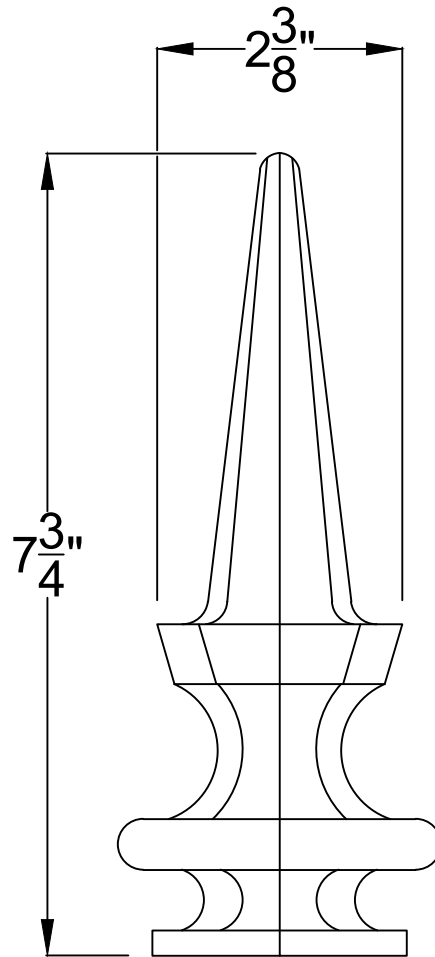

NOTES  
 1. GRAY POLYCARBONATE FINIAL

SIDE VIEW  
 SCALE: N.T.S

1

A	CREATED	JAH	05/18/17
B			
C			
REV:	DESCRIPTION:	BY:	DATE:
AMENDMENTS:			

TITLE: LG50	SCALE AT A4. N.T.S	DRAWN. JAH	CHECKED. XXX	REVISION. A
----------------	-----------------------	---------------	-----------------	----------------

NOTES  
1. CAST ALUMINUM

SIDE VIEW  
SCALE: N.T.S

1

A	CREATED	JAH	05/18/17
B			
C			
REV:	DESCRIPTION:	BY:	DATE:

AMENDMENTS:

TITLE: LG51	SCALE AT A4. N.T.S	DRAWN. JAH	CHECKED. XXX	REVISION. A
----------------	-----------------------	---------------	-----------------	----------------

NOTES  
1. CAST ALUMINUM

SIDE VIEW  
SCALE: N.T.S

1

A	CREATED	JAH	05/18/17
B			
C			
REV:	DESCRIPTION:	BY:	DATE:

AMENDMENTS:

TITLE: LG53	SCALE AT A4. N.T.S	DRAWN. JAH	CHECKED. XXX	REVISION. A
----------------	-----------------------	---------------	-----------------	----------------

NOTES  
1. CAST ALUMINUM

SIDE VIEW  
SCALE: N.T.S

1

A	CREATED	JAH	05/18/17
B			
C			
REV:	DESCRIPTION:	BY:	DATE:
AMENDMENTS:			

TITLE: LG54	SCALE AT A4.	DRAWN.	CHECKED.	REVISION.
	N.T.S	JAH	XXX	A

STYLE: ACCESSORIES	PART NO.	PROJECT NO.	DATE.
	LG54	XX	08/03/17